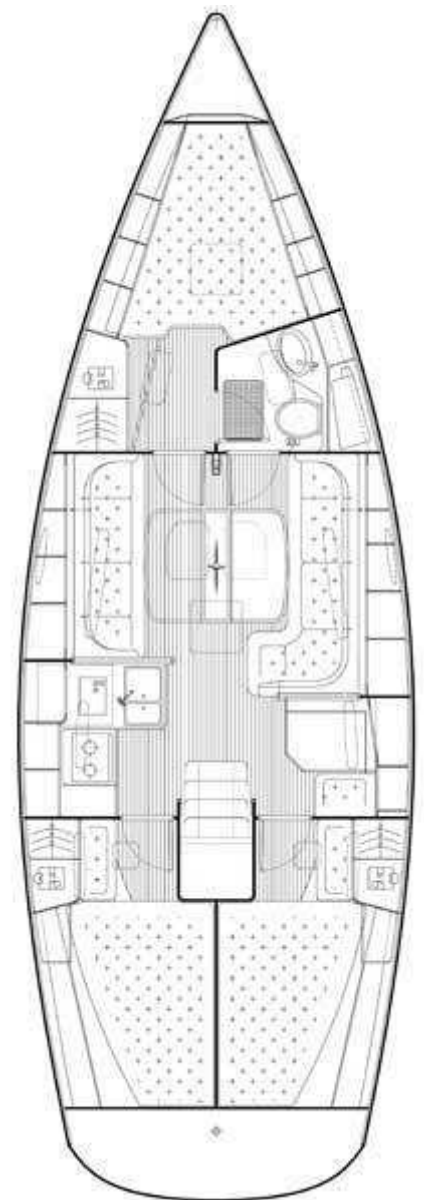

Bavaria 38 Cruiser „ Febe „

Ansicht (Abweichungen im Detail möglich)

N° Boats	1
Year	2008
Lenght	11.72
Beam	3.90
Draught	1.95
Sail area	72
Fuel tank	150
Water tank	360
Engine Volvo	40HP
Cabins	3
Total berths	8
Salon berths	2
Bathroom/s	1
Warm water	yes
Electric windlass	yes
220 volt battery charger	yes
Autopilot	yes
Log	yes
Ecosounder	yes
Wind instrument	yes
Vhf	yes
Radio - CD player - MP3	yes
Gps	yes
Chart Plotter	yes
Refrigerator	yes
Oven	yes
Furling mainsail	yes
Furling genoa	yes
Selftailing winches	yes
Harbour books	yes
Charts North Sard./South Cors.	yes

Blankets and pillows	yes
Dinghy	yes
Cockpit table	yes
Wood Gangway	yes
Bimini top	yes
Sprayhood	yes
Bowthrust	no